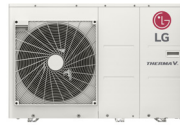

Monobloc

Accessoires LW WP